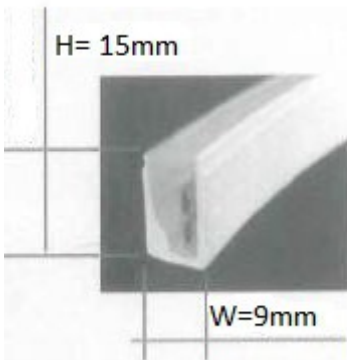

IP65

Very small design 9*15mm

Bending radius 3cm concave

Warm white 2700K, 3000K and 3500K

Other colours: regular White, Red, Green, Blue and Yellow

Applications:

WK LED **MiniFlexNeon** SMD for non visible led's!

Perfect for cove lighting, under cabinet lighting, around furniture lighting etc.etc.

Due to it's high brightness ideal for indirect general lighting
Suitable for Indoor and outdoor use

Specifications:

MFN SMD 2835 S	Description	Accessories
<p>Cross section:</p> 	<p>Led's: 2835 smd, 96 leds/mtr Brightness: 250 lumen Voltage: DC 24V Size: 9x15mm Cutting unit 24V: 125mm Maximum load 24V: 20 meter Power/meter: 6.8W Viewing angle: 120 degrees IP value: IP67 Housing: PVC Colours: Warm white, White, Red, Green, Blue and Yellow</p>	<p>Mounting channel</p>  <p>Front connectors End caps Splice connectors LED driver 30-300W LED dimmer/driver</p>