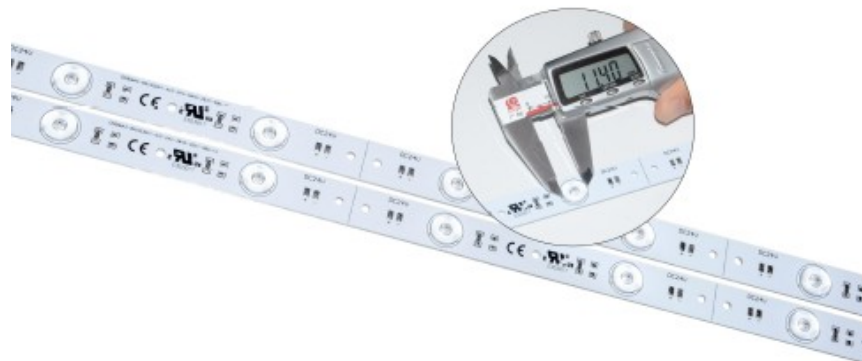

Customized Kite shape Led panel

Unique custom design!

Benefits:

Extreme reliable Osram 2835 Duris White SMD led's
Made by SMT robot FPCB copper strip, dissapating heat better!

3 year warranty

Usefull lifetime > 30.000 hours

Dimmable all options

IP20

White RAL 9016 Aluminium frame

5mm PMMA Milky cover

Multiple power options:

122W

53W

Backlit technology

Specifications:

WK LED CKL	Description	Accessories
 <p>L01</p> <hr/>  <p>L01a</p>	<p>Led's: SMD Osram Duris 2835 CCT: 4000K Voltage: DC 24V CRI: >90 Size: custom according to drawing Power: 122W (L01) Power: 53W (L01a) Brightness: 122W 10100Lm Brightness: 53W 4320Lm Viewing angle: 120 degrees IP value: IP20 Housing: Aluminium and PMMA</p>	<p>LED driver 30-300W 0-10V dimmer interface Dali dim driver</p>