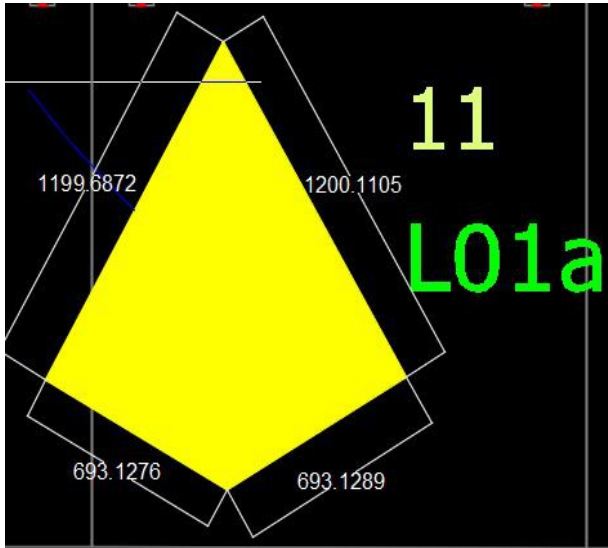

Customized Kite shape Led panel

Unique custom design!

Benefits:

Extreme reliable Osram 2835 Duris White SMD led's
Made by SMT robot FPCB copper strip, dissapating heat better!

3 year warranty

Usefull lifetime > 30.000 hours

Specifications:

WK LED CKL	Description	Accessories
 <p>L01</p> <hr/>  <p>L01a</p>	<p>Led's: SMD Osram Duris 2835 CCT: 4000K Voltage: DC 24V CRI: >90 Size: custom according to drawing Power: 122W (L01) Power: 53W (L01a) Brightness: 122W 10100Lm Brightness: 53W 4320Lm Viewing angle: 120 degrees IP value: IP20 Housing: Aluminium and PMMA</p>	<p>LED driver 30-300W 0-10V dimmer interface Dali dim driver</p>