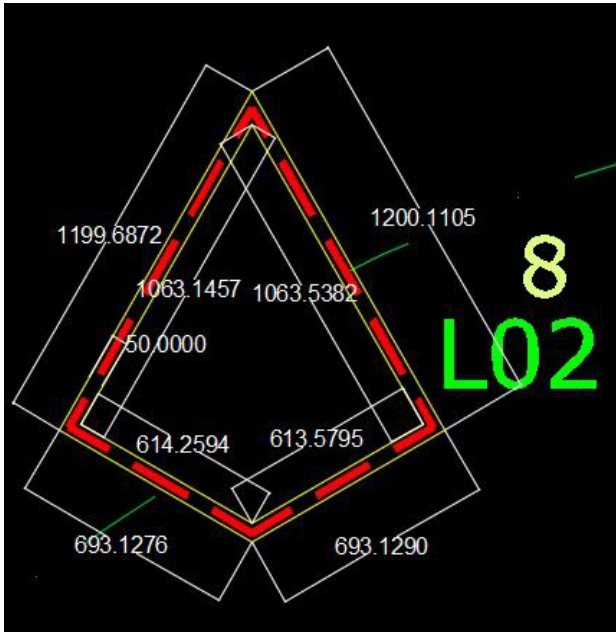

Customized Kite shape Led profile

Unique custom design!

Benefits:

- Extreme reliable Osram 2835 Duris White SMD led's
- Made by SMT robot FPCB copper strip, dissapating heat better!
- 3 year warranty
- Usefull lifetime > 30.000 hours
- Dimmable all options
- IP20
- White RAL 9016 Aluminium profile
- 5mm PMMA Milky cover
- Multiple power options:
  - 122.5W
  - 28.3W
- Backlit technology

Specifications:

WK LED CKLP	Description	Accessories
	Led's: SMD Osram Duris 2835 CCT: 4000K Voltage: DC 24V CRI: >90 Size: custom according to drawing Power: 122.5W (L02) Power: 28.3W (L02a) Brightness: 122.5W 9922Lm Brightness: 28.3W 2460Lm Viewing angle: 120 degrees IP value: IP20 Housing: Aluminium and PMMA	LED driver 30-300W 0-10V dimmer interface Dali dim driver