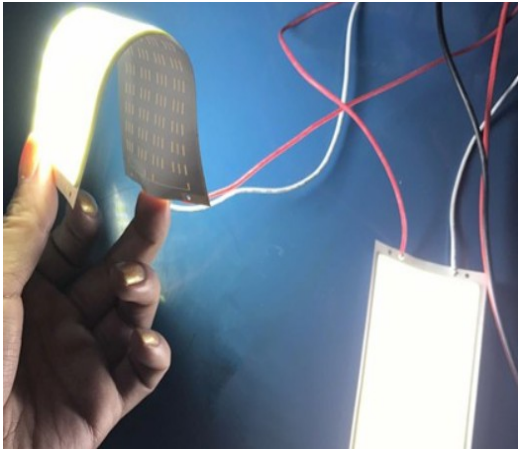

The thinnest uniform lit lighting sheets!  
Not made of OLED but COB LED

### Benefits:

Superthin flexible uniform lit lighting sheets!  
State of art!  
Advantages of OLED but much more competitive  
Bigger sizes possible!

### Specifications:

Preliminary!

Our latest developed product!

- Can be customized to many sizes and shapes
- Superthin from 1mm
- 100% uniform light surface
- High brightness 100-120lm/w
- 2700K-6000K
- Different voltages
- No need for heatsink
- Light weight
- Competitive pricing