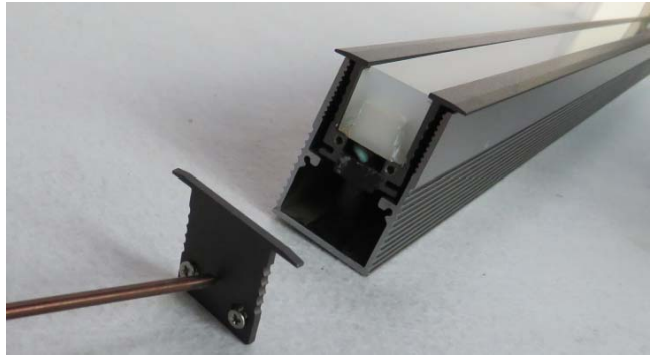

WK-C008 Waterproof Linear Inground

Application

Inground lights application

IP67 Waterproof Ceiling lights application

Inground lights application

One piece separately installation.

Two pieces can be installed together when removing the aluminium cap, and they look like one piece.

Ceiling lights application

One piece separately installation.

Two pieces can be installed together when removing the aluminium cap, and they look like one piece.

Features

- .It can be used as inground lights with the mounting sleeve or used as waterproof ceiling light with clips
- .316 Stainless Steel body and Aluminium sleeve
- .Linkable lengths up to 20M
- .There're no dark areas between two linear lights due to the aluminium cap on the both sides can be removeable.
- . Wonderful light output.
- . Beautiful appearance.
- . Excellent design of heat-conducting housing ensure long life time of LED.
- . Aluminium mounting sleeve which is better for heating to transmit to concrete or soil outside.
- . 20~25 um thickness of anti-crossion protective Passivated film for housing.
- . Aluminium trim with strong and thick PMMA diffuser.
- . Waterproof IP67.
- . 198 PCS SMD LED per meter for LEDs being un-visible when they are on
- . 3 years warranty.
- . Glue seal + waterproof connector for fasting installation.

General Data

Item No.	WK-C008
Power	24 Watts (12 watts as options)
LED type	198 PCS 2835 SMD LED
Luminous flux	1200~1350 lm (500~560lm for 12 watts)
CCT	2700K,3000K, 4000K, 6000K, R/G/Y/B
CRI	80+
Beam angle	120°
Dimension	1000 x 33.2 x 51 (mm) Length x Width x Height (0.5 meters version as options)
Cut out	1000 x 33.2 x 51 (mm) Length x Width x Height
Net weight	1.720 kgs
Warranty	3 years
Certifications	CE, RoHS