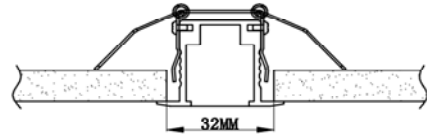

WK-C008 Waterproof Linear Inground

Application

Inground lights application

IP67 Waterproof Ceiling lights application

Inground lights application

One piece separately installation.

Two pieces can be installed together when removing the aluminium cap, and they look like one piece.

Ceiling lights application

One piece separately installation.

Two pieces can be installed together when removing the aluminium cap, and they look like one piece.

Features

- .It can be used as inground lights with the mounting sleeve or used as waterproof ceiling light with clips
- .316 Stainless Steel body and Aluminium sleeve
- .Linkable lengths up to 20M
- .There're no dark areas between two linear lights due to the aluminium cap on the both sides can be removeable.
- . Wonderful light output.
- . Beautiful appearance.
- . Excellent design of heat-conducting housing ensure long life time of LED.
- . Aluminium mounting sleeve which is better for heating to transmit to concrete or soil outside.
- . 20~25 um thickness of anti-crossion protective Passivated film for housing.
- . Aluminium trim with strong and thick PMMA diffuser.
- . Waterproof IP67.
- . 198 PCS SMD LED per meter for LEDs being un-visible when they are on
- . 3 years warranty.
- . Glue seal + waterproof connector for fasting installation.

General Data

Item No.	WK-C008
Power	24 Watts (12 watts as options)
LED type	198 PCS 2835 SMD LED
Luminous flux	1200~1350 lm (500~560lm for 12 watts)
CCT	2700K,3000K, 4000K, 6000K, R/G/Y/B
CRI	80+
Beam angle	120°
Dimension	1000 x 33.2 x 51 (mm) Length x Width x Height (0.5 meters version as options)
Cut out	1000 x 33.2 x 51 (mm) Length x Width x Height
Net weight	1.720 kgs
Warranty	3 years
Certifications	CE, RoHS