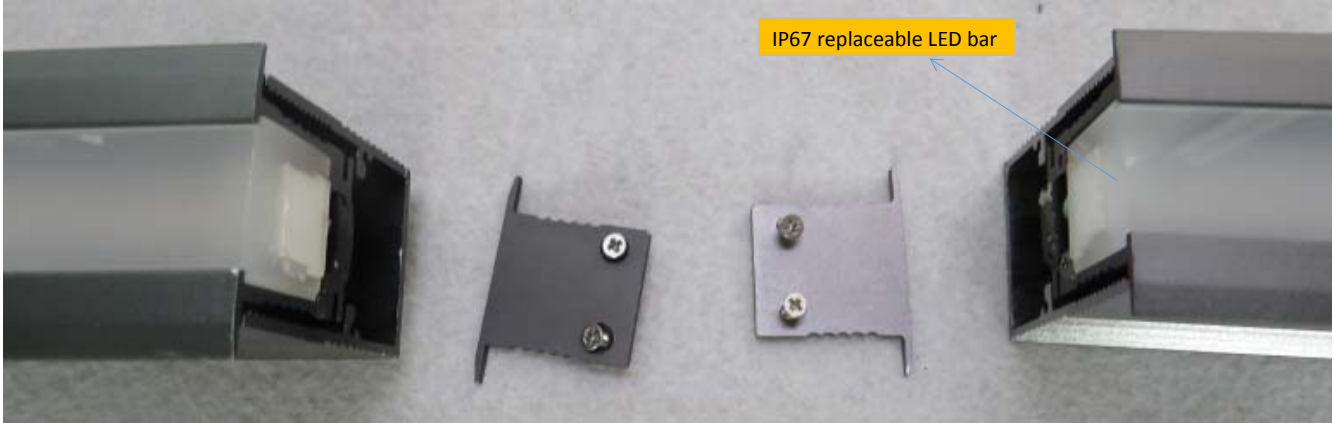

WK-C008 Waterproof Linear Inground

Application

Inground lights application

IP67 Waterproof Ceiling lights application

Inground lights application

One piece separately installation.

Two pieces can be installed together when removing the aluminium cap, and they look like one piece.

Ceiling lights application

One piece separately installation.

Two pieces can be installed together when removing the aluminium cap, and they look like one piece.

Features

- .It can be used as inground lights with the mounting sleeve or used as waterproof ceiling light with clips
- .316 Stainless Steel body and Aluminium sleeve
- .Linkable lengths up to 20M
- .There're no dark areas between two linear lights due to the aluminium cap on the both sides can be removeable.
- . Wonderful light output.
- . Beautiful appearance.
- . Excellent design of heat-conducting housing ensure long life time of LED.
- . Aluminium mounting sleeve which is better for heating to transmit to concrete or soil outside.
- . 20~25 um thickness of anti-crossion protective Passivated film for housing.
- . Aluminium trim with strong and thick PMMA diffuser.
- . Waterproof IP67.
- . 198 PCS SMD LED per meter for LEDs being un-visible when they are on
- . 3 years warranty.
- . Glue seal + waterproof connector for fasting installation.

General Data

Item No.	WK-C008
Power	24 Watts (12 watts as options)
LED type	198 PCS 2835 SMD LED
Luminous flux	1200~1350 lm (500~560lm for 12 watts)
CCT	2700K,3000K, 4000K, 6000K, R/G/Y/B
CRI	80+
Beam angle	120°
Dimension	1000 x 33.2 x 51 (mm) Length x Width x Height (0.5 meters version as options)
Cut out	1000 x 33.2 x 51 (mm) Length x Width x Height
Net weight	1.720 kgs
Warranty	3 years
Certifications	CE, RoHS