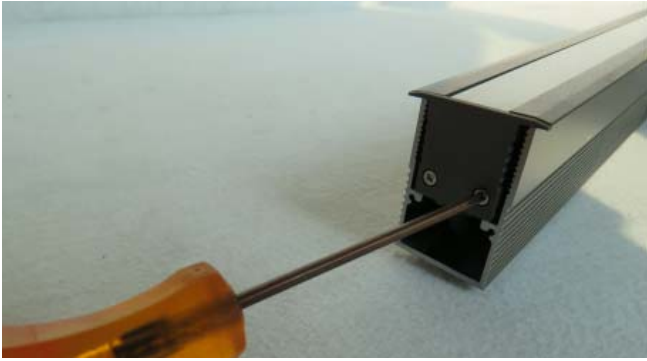

WK-C008 Waterproof Linear Inground

Application

Inground lights application

IP67 Waterproof Ceiling lights application

Inground lights application

One piece separately installation.

Two pieces can be installed together when removing the aluminium cap, and they look like one piece.

Ceiling lights application

One piece separately installation.

Two pieces can be installed together when removing the aluminium cap, and they look like one piece.

Features

- .It can be used as inground lights with the mounting sleeve or used as waterproof ceiling light with clips
- .316 Stainless Steel body and Aluminium sleeve
- .Linkable lengths up to 20M
- .There're no dark areas between two linear lights due to the aluminium cap on the both sides can be removeable.
- . Wonderful light output.
- . Beautiful appearance.
- . Excellent design of heat-conducting housing ensure long life time of LED.
- . Aluminium mounting sleeve which is better for heating to transmit to concrete or soil outside.
- . 20~25 um thickness of anti-crossion protective Passivated film for housing.
- . Aluminium trim with strong and thick PMMA diffuser.
- . Waterproof IP67.
- . 198 PCS SMD LED per meter for LEDs being un-visible when they are on
- . 3 years warranty.
- . Glue seal + waterproof connector for fasting installation.

General Data

Item No.	WK-C008
Power	24 Watts (12 watts as options)
LED type	198 PCS 2835 SMD LED
Luminous flux	1200~1350 lm (500~560lm for 12 watts)
CCT	2700K,3000K, 4000K, 6000K, R/G/Y/B
CRI	80+
Beam angle	120°
Dimension	1000 x 33.2 x 51 (mm) Length x Width x Height (0.5 meters version as options)
Cut out	1000 x 33.2 x 51 (mm) Length x Width x Height
Net weight	1.720 kgs
Warranty	3 years
Certifications	CE, RoHS