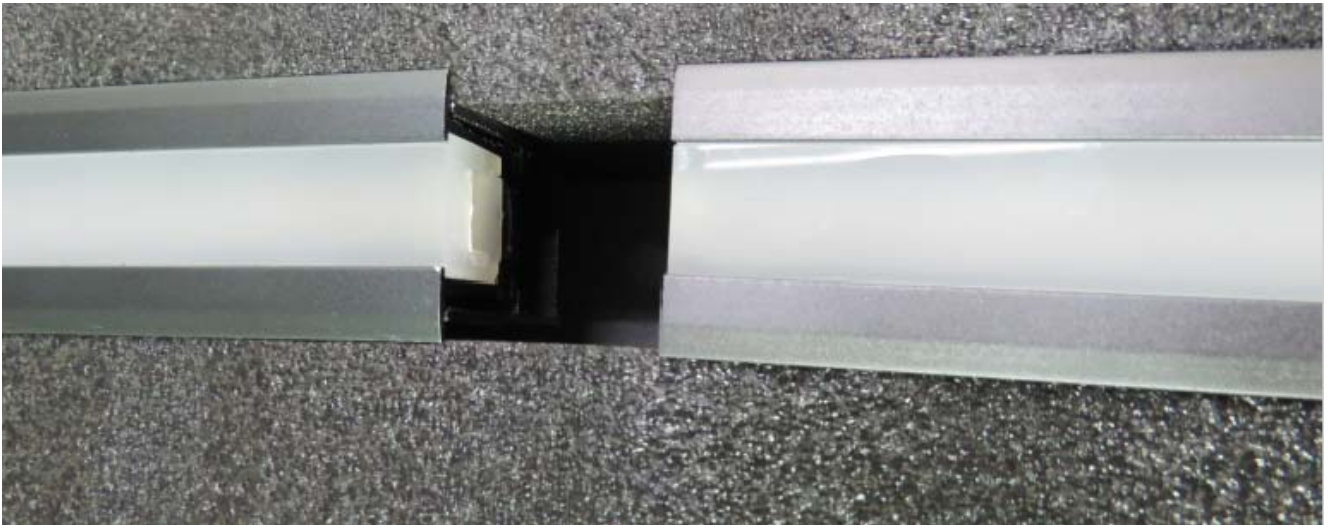

WK-C008 Waterproof Linear Inground

Application

Inground lights application

IP67 Waterproof Ceiling lights application

Inground lights application

One piece separately installation.

Two pieces can be installed together when removing the aluminium cap, and they look like one piece.

Ceiling lights application

One piece separately installation.

Two pieces can be installed together when removing the aluminium cap, and they look like one piece.

Features

- .It can be used as inground lights with the mounting sleeve or used as waterproof ceiling light with clips
- .316 Stainless Steel body and Aluminium sleeve
- .Linkable lengths up to 20M
- .There're no dark areas between two linear lights due to the aluminium cap on the both sides can be removeable.
- . Wonderful light output.
- . Beautiful appearance.
- . Excellent design of heat-conducting housing ensure long life time of LED.
- . Aluminium mounting sleeve which is better for heating to transmit to concrete or soil outside.
- . 20~25 um thickness of anti-crossion protective Passivated film for housing.
- . Aluminium trim with strong and thick PMMA diffuser.
- . Waterproof IP67.
- . 198 PCS SMD LED per meter for LEDs being un-visible when they are on
- . 3 years warranty.
- . Glue seal + waterproof connector for fasting installation.

General Data

Item No.	WK-C008
Power	24 Watts (12 watts as options)
LED type	198 PCS 2835 SMD LED
Luminous flux	1200~1350 lm (500~560lm for 12 watts)
CCT	2700K,3000K, 4000K, 6000K, R/G/Y/B
CRI	80+
Beam angle	120°
Dimension	1000 x 33.2 x 51 (mm) Length x Width x Height (0.5 meters version as options)
Cut out	1000 x 33.2 x 51 (mm) Length x Width x Height
Net weight	1.720 kgs
Warranty	3 years
Certifications	CE, RoHS