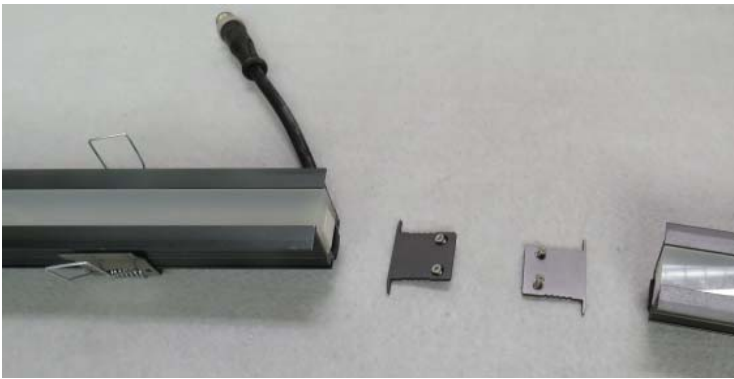

WK-C008 Waterproof Linear Inground

Application

Inground lights application

IP67 Waterproof Ceiling lights application

Inground lights application

One piece separately installation.

Two pieces can be installed together when removing the aluminium cap, and they look like one piece.

Ceiling lights application

One piece separately installation.

Two pieces can be installed together when removing the aluminium cap, and they look like one piece.

Features

- .It can be used as inground lights with the mounting sleeve or used as waterproof ceiling light with clips
- .316 Stainless Steel body and Aluminium sleeve
- .Linkable lengths up to 20M
- .There're no dark areas between two linear lights due to the aluminium cap on the both sides can be removeable.
- . Wonderful light output.
- . Beautiful appearance.
- . Excellent design of heat-conducting housing ensure long life time of LED.
- . Aluminium mounting sleeve which is better for heating to transmit to concrete or soil outside.
- . 20~25 um thickness of anti-crossion protective Passivated film for housing.
- . Aluminium trim with strong and thick PMMA diffuser.
- . Waterproof IP67.
- . 198 PCS SMD LED per meter for LEDs being un-visible when they are on
- . 3 years warranty.
- . Glue seal + waterproof connector for fasting installation.

General Data

Item No.	WK-C008
Power	24 Watts (12 watts as options)
LED type	198 PCS 2835 SMD LED
Luminous flux	1200~1350 lm (500~560lm for 12 watts)
CCT	2700K,3000K, 4000K, 6000K, R/G/Y/B
CRI	80+
Beam angle	120°
Dimension	1000 x 33.2 x 51 (mm) Length x Width x Height (0.5 meters version as options)
Cut out	1000 x 33.2 x 51 (mm) Length x Width x Height
Net weight	1.720 kgs
Warranty	3 years
Certifications	CE, RoHS