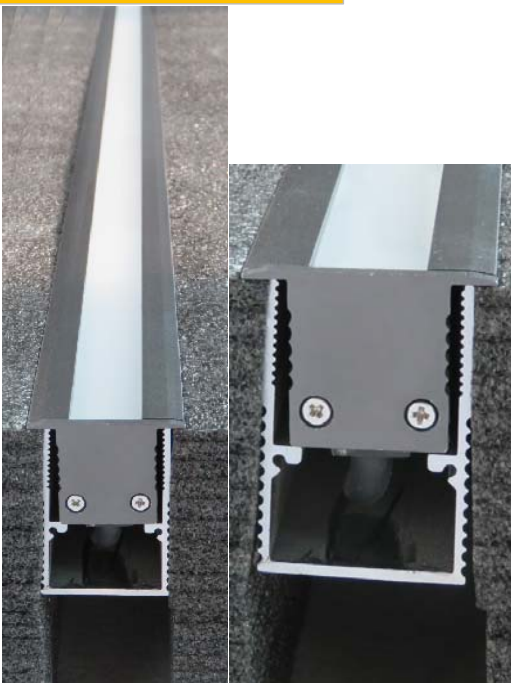

WK-C008 Waterproof Linear Inground

Application

Inground lights application

IP67 Waterproof Ceiling lights application

Inground lights application

One piece separately installation.

Two pieces can be installed together when removing the aluminium cap, and they look like one piece.

Ceiling lights application

One piece separately installation.

Two pieces can be installed together when removing the aluminium cap, and they look like one piece.

Features

- .It can be used as inground lights with the mounting sleeve or used as waterproof ceiling light with clips
- .316 Stainless Steel body and Aluminium sleeve
- .Linkable lengths up to 20M
- .There're no dark areas between two linear lights due to the aluminium cap on the both sides can be removeable.
- . Wonderful light output.
- . Beautiful appearance.
- . Excellent design of heat-conducting housing ensure long life time of LED.
- . Aluminium mounting sleeve which is better for heating to transmit to concrete or soil outside.
- . 20~25 um thickness of anti-crossion protective Passivated film for housing.
- . Aluminium trim with strong and thick PMMA diffuser.
- . Waterproof IP67.
- . 198 PCS SMD LED per meter for LEDs being un-visible when they are on
- . 3 years warranty.
- . Glue seal + waterproof connector for fasting installation.

General Data

Item No.	WK-C008
Power	24 Watts (12 watts as options)
LED type	198 PCS 2835 SMD LED
Luminous flux	1200~1350 lm (500~560lm for 12 watts)
CCT	2700K,3000K, 4000K, 6000K, R/G/Y/B
CRI	80+
Beam angle	120°
Dimension	1000 x 33.2 x 51 (mm) Length x Width x Height (0.5 meters version as options)
Cut out	1000 x 33.2 x 51 (mm) Length x Width x Height
Net weight	1.720 kgs
Warranty	3 years
Certifications	CE, RoHS