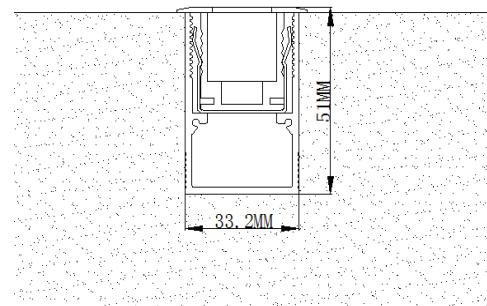

WK-C008 Waterproof Linear Inground

Application

Inground lights application

IP67 Waterproof Ceiling lights application

Inground lights application

One piece separately installation.

Two pieces can be installed together when removing the aluminium cap, and they look like one piece.

Ceiling lights application

One piece separately installation.

Two pieces can be installed together when removing the aluminium cap, and they look like one piece.

Features

- .It can be used as inground lights with the mounting sleeve or used as waterproof ceiling light with clips
- .316 Stainless Steel body and Aluminium sleeve
- .Linkable lengths up to 20M
- .There're no dark areas between two linear lights due to the aluminium cap on the both sides can be removeable.
- . Wonderful light output.
- . Beautiful appearance.
- . Excellent design of heat-conducting housing ensure long life time of LED.
- . Aluminium mounting sleeve which is better for heating to transmit to concrete or soil outside.
- . 20~25 um thickness of anti-crossion protective Passivated film for housing.
- . Aluminium trim with strong and thick PMMA diffuser.
- . Waterproof IP67.
- . 198 PCS SMD LED per meter for LEDs being un-visible when they are on
- . 3 years warranty.
- . Glue seal + waterproof connector for fasting installation.

General Data

Item No.	WK-C008
Power	24 Watts (12 watts as options)
LED type	198 PCS 2835 SMD LED
Luminous flux	1200~1350 lm (500~560lm for 12 watts)
CCT	2700K,3000K, 4000K, 6000K, R/G/Y/B
CRI	80+
Beam angle	120°
Dimension	1000 x 33.2 x 51 (mm) Length x Width x Height (0.5 meters version as options)
Cut out	1000 x 33.2 x 51 (mm) Length x Width x Height
Net weight	1.720 kgs
Warranty	3 years
Certifications	CE, RoHS

Packaging

Inner box size	1020x40 x60 mm
Carton size	104*34*20 cm (24PCS / carton)

Passivated ! **3 Years Warranty** **IP67** **Inground lights and ceiling lights**
No dark areas !   **IK08**

Photometric Data (3000K, 120°) & Illumination Picture