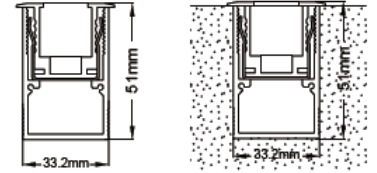

WK-C008 Waterproof Linear Inground

Application

Inground lights application

IP67 Waterproof Ceiling lights application

Inground lights application

One piece separately installation.

Two pieces can be installed together when removing the aluminium cap, and they look like one piece.

Ceiling lights application

One piece separately installation.

Two pieces can be installed together when removing the aluminium cap, and they look like one piece.

Features

- .It can be used as inground lights with the mounting sleeve or used as waterproof ceiling light with clips
- .316 Stainless Steel body and Aluminium sleeve
- .Linkable lengths up to 20M
- .There're no dark areas between two linear lights due to the aluminium cap on the both sides can be removeable.
- . Wonderful light output.
- . Beautiful appearance.
- . Excellent design of heat-conducting housing ensure long life time of LED.
- . Aluminium mounting sleeve which is better for heating to transmit to concrete or soil outside.
- . 20~25 um thickness of anti-crossion protective Passivated film for housing.
- . Aluminium trim with strong and thick PMMA diffuser.
- . Waterproof IP67.
- . 198 PCS SMD LED per meter for LEDs being un-visible when they are on
- . 3 years warranty.
- . Glue seal + waterproof connector for fasting installation.

General Data

Item No.	WK-C008
Power	24 Watts (12 watts as options)
LED type	198 PCS 2835 SMD LED
Luminous flux	1200~1350 lm (500~560lm for 12 watts)
CCT	2700K,3000K, 4000K, 6000K, R/G/Y/B
CRI	80+
Beam angle	120°
Dimension	1000 x 33.2 x 51 (mm) Length x Width x Height (0.5 meters version as options)
Cut out	1000 x 33.2 x 51 (mm) Length x Width x Height
Net weight	1.720 kgs
Warranty	3 years
Certifications	CE, RoHS

Packaging

Inner box size	1020x40 x60 mm
Carton size	104*34*20 cm (24PCS / carton)

Passivated ! **3 Years Warranty** **IP67** **Inground lights and ceiling lights**
No dark areas !   **IK08**

Photometric Data (3000K, 120°) & Illumination Picture