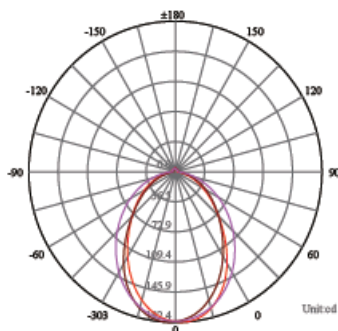

General Data

Item No.	WK-C008
Power	24 Watts (12 watts as options)
LED type	198 PCS 2835 SMD LED
Luminous flux	1200~1350 lm (500~560lm for 12 watts)
CCT	2700K,3000K, 4000K, 6000K, R/G/Y/B
CRI	80+
Beam angle	120°
Dimension	1000 x 33.2 x 51 (mm) Length x Width x Height (0.5 meters version as options)
Cut out	1000 x 33.2 x 51 (mm) Length x Width x Height
Net weight	1.720 kgs
Warranty	3 years
Certifications	CE, RoHS

Light Distribution Curve [Unit: cd]

Lux distance Curve

Illumination Picture