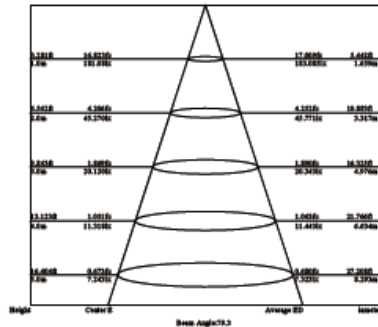

General Data

Item No.	WK-C008
Power	24 Watts (12 watts as options)
LED type	198 PCS 2835 SMD LED
Luminous flux	1200~1350 lm (500~560lm for 12 watts)
CCT	2700K,3000K, 4000K, 6000K, R/G/Y/B
CRI	80+
Beam angle	120°
Dimension	1000 x 33.2 x 51 (mm) Length x Width x Height (0.5 meters version as options)
Cut out	1000 x 33.2 x 51 (mm) Length x Width x Height
Net weight	1.720 kgs
Warranty	3 years
Certifications	CE, RoHS

Light Distribution Curve [Unit: cd]

Lux distance Curve

Illumination Picture