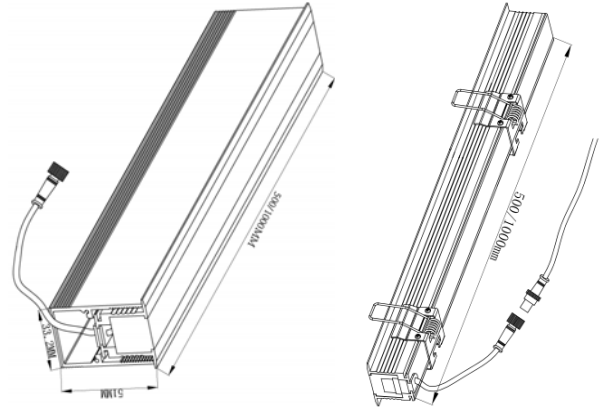

WK-C008 Waterproof Linear Inground

Application

Inground lights application

IP67 Waterproof Ceiling lights application

Inground lights application

One piece separately installation.

Two pieces can be installed together when removing the aluminium cap, and they look like one piece.

Ceiling lights application

One piece separately installation.

Two pieces can be installed together when removing the aluminium cap, and they look like one piece.

Features

- .It can be used as inground lights with the mounting sleeve or used as waterproof ceiling light with clips
- .316 Stainless Steel body and Aluminium sleeve
- .Linkable lengths up to 20M
- .There're no dark areas between two linear lights due to the aluminium cap on the both sides can be removeable.
- . Wonderful light output.
- . Beautiful appearance.
- . Excellent design of heat-conducting housing ensure long life time of LED.
- . Aluminium mounting sleeve which is better for heating to transmit to concrete or soil outside.
- . 20~25 um thickness of anti-crossion protective Passivated film for housing.
- . Aluminium trim with strong and thick PMMA diffuser.
- . Waterproof IP67.
- . 198 PCS SMD LED per meter for LEDs being un-visible when they are on
- . 3 years warranty.
- . Glue seal + waterproof connector for fasting installation.

General Data

Item No.	WK-C008
Power	24 Watts (12 watts as options)
LED type	198 PCS 2835 SMD LED
Luminous flux	1200~1350 lm (500~560lm for 12 watts)
CCT	2700K,3000K, 4000K, 6000K, R/G/Y/B
CRI	80+
Beam angle	120°
Dimension	1000 x 33.2 x 51 (mm) Length x Width x Height (0.5 meters version as options)
Cut out	1000 x 33.2 x 51 (mm) Length x Width x Height
Net weight	1.720 kgs
Warranty	3 years
Certifications	CE, RoHS

Electrical Data

Input voltage	DC24V (With a separately driver as options)
Insulation class	Class III
Cable	2 x cable 15cm H05RN-F 2x0.75mm square with IP67 waterproof connector male +female.
Driver	Low voltage constant current output ,excluding the transformer